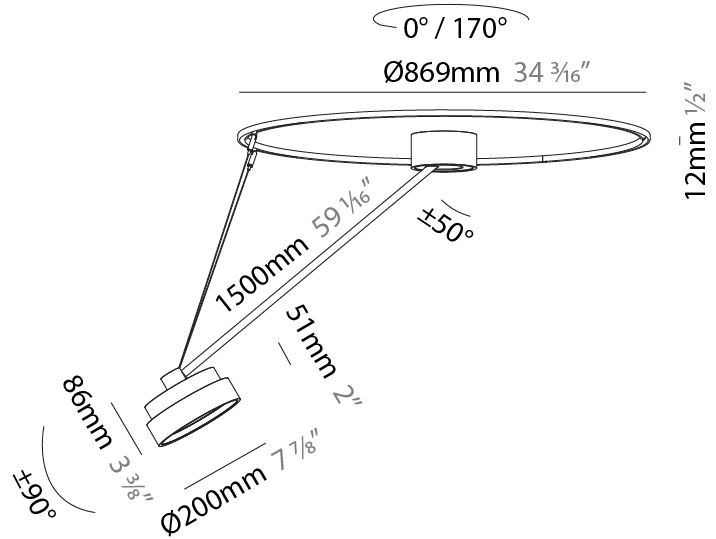

GENERAL

Series: Sign Diva Dancer
Subseries: Sign Diva Dancer
Partner: Prolicht
Division: Architectural
Installation: Suspension
Product Type: Pendant
Mounting Location: Ceiling
Light Distribution: Adjustable

PHYSICAL

Shape: Round
Diameter (mm): 200
Diameter (in): 7 7/8
Height (mm): 1620
Height (in): 63 3/4
Weight (kg): 3
Weight (lbs): 6.6
Diffuser: PMMA - Opal / Micro-Prism / Sparkling Secret / Vintage Industrial
Fixture Finish: SSR / BKV / CWI / CRY / HAB / UFT / ITA / RUA / FTG / MYG / LOD / PUS / FRO / FUP / KIA / POP / BLS / SPG / MEY / GOH / CHC / COM / ABZ / JAG / OBR / MOS / ROR
Fixture Material: PMMA / Extruded Aluminum / Steel

ELECTRICAL

Lamp Type: LED (Zhaga Standard)
Input Wattage (W): 12.1
Total Output Wattage (W): 11
Dimming: Tri-Mode (Non-Dimming and Phase Dimming (120Vac only) and 0-10V Dimming)
Driver Included: Yes
Driver Location: Integrated
Driver Type: Constant Current - Universal
Driver Class: Class 2
Input Voltage (V): 120 - 277
Constant Current (MA): 350

LED

Color Temperature (°K): 2700 / 3000 / 3500 / 4000
Max. Delivered Lumen (lm): 836 / 895 / 903 / 921
Nominal Lumen (lm): 1280 / 1370 / 1382 / 1410
CRI: >90 CRI
Lamp Life (hrs): 50000

OPTICAL

Adjustability: Rotational Canopy 170°; Tilting Canopy ±50°; Tilting Head ±90°

RATINGS AND CERTIFICATIONS

Certified By: Certified for North American Standards
IP rating: IP20